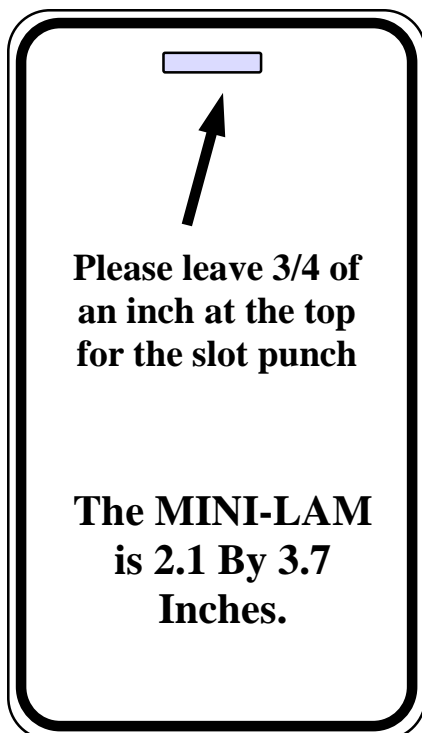

Spec Sheet

Please leave 3/4 of an inch at the top for the slot punch

Standard Pass size is 2.75 By 4.8 Inches.

Our Standard Pass size is 2.75 By 4.8 Inches.
(But you can have any size smaller than 3 inches by 5 inches)

We can take just about ANY file. Photoshop and Jpegs are best in 300 DPI resolution. If you have any questions, please e-mail us at info@bandpasses.com

The Bleed is 1/8th of an inch

Please leave 3/4 of an inch at the top for the slot punch

The MINI-LAM is 2.1 By 3.7 Inches.

Our Mini-Lam
The MINI-LAM is 2.1 By 3.7 Inches.

The Bleed is 1/8th of an inch

Some Samples

Cool Things Musicians Need