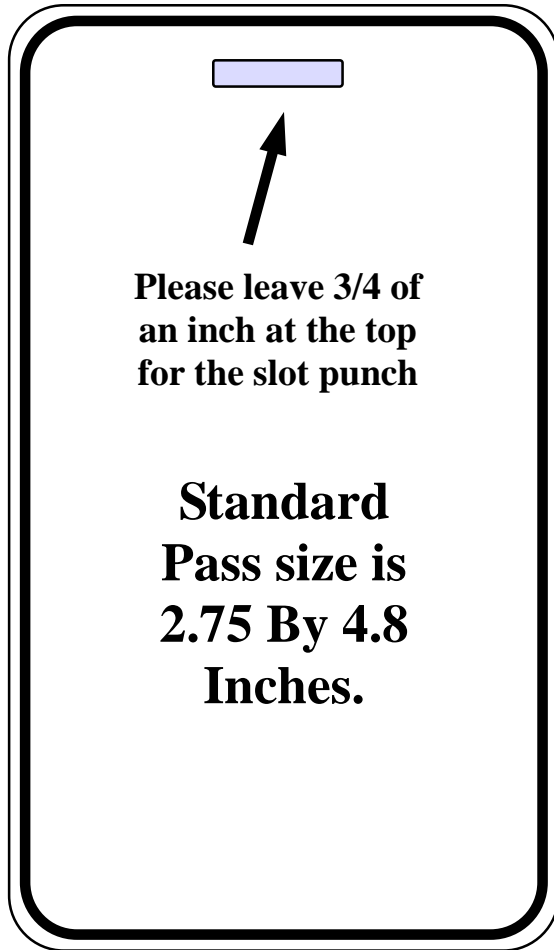

Spec Sheet

Please leave 3/4 of an inch at the top for the slot punch

Standard Pass size is 2.75 By 4.8 Inches.

Our Standard Pass size is 2.75 By 4.8 Inches.
(But you can have any size smaller than 3 inches by 5 inches)

We can take just about ANY file. Photoshop and Jpegs are best in 300 DPI resolution. If you have any questions, please e-mail us at info@bandpasses.com

The Bleed is 1/8th of an inch

Please leave 3/4 of an inch at the top for the slot punch

The MINI-LAM is 2.1 By 3.7 Inches.

Our Mini-Lam
The MINI-LAM is 2.1 By 3.7 Inches.

The Bleed is 1/8th of an inch

Some Samples

Cool Things Musicians Need